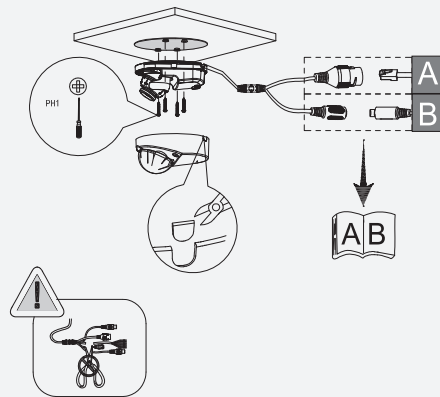

1.2.51.32.15634-000

Dome Network Camera

Installation Guide

V1.0.1

1.1

1.2

1.3

2.1.1

2.1.2

2.1.3

2.1.4 a

2.1.4 b

2.2.1

2.2.2

2.2.3

2.2.4 a