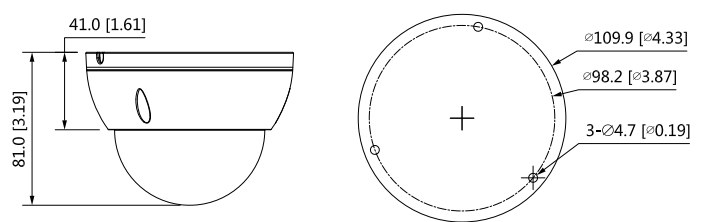

Environment

Power Consumption	-40°C to +60°C (-40°F to +140°F)/less than ≤ 95% RH
Storage Temperature	-40°C to +60°C (-40°F to +140°F)
Protection Grade	IP67; IK10

Structure

Casing	Metal
Dimensions	81 mm × Φ109.9 mm (3.19" × Φ4.33")
Net Weight	0.350 kg (0.77 lb)
Gross Weight	0.491 kg (1.08 lb)

Ordering Information

Type	Part Number	Description
8MP Camera	DH-IPC-HDBW2831EP-S-S2	8MP Lite IR Fixed-focal Dome Network Camera,PAL
	DH-IPC-HDBW2831EN-S-S2	8MP ILite IR Fixed-focal Dome Network Camera,NTSC
Accessories (optional)	PFA136	Junction Box
	PFA200W	Rain Shade
	PFB203W	Wall Mount
	PFA152-E	Pole Mount
	PFA106	Mount Adapter
	PFB220C	Celling Mount
	PFM321D	DC12V1A Power Adapter
	LR1002-1ET/1EC	Single-port Long Reach Ethernet over Coax Extender
	PFM900-E	Integrated Mount Tester
PFM114	TLC SD Card	

Junction Mount	Wall Mount	Wall Mount	Pole Mount
PFA136	PFA136+PFA200W	PFB203W	PFB203W+PFA152-E
Ceiling Mount			
PFA106+PFB220C			

Dimensions (mm[inch])