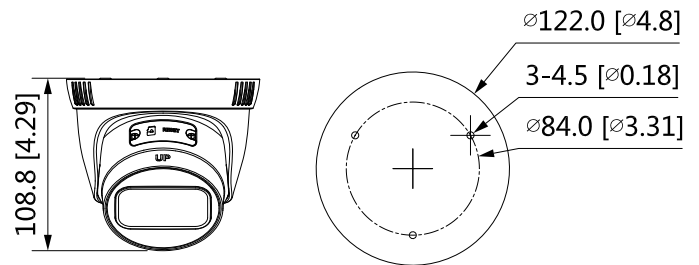

Environment

Operating Conditions	-30°C to +55°C (-22°F to +131°F) /less than≤95%
Storage Conditions	-40°C to +60°C (-40°F to +140°F)
Protection	IP67

Structure

Casing	Inner core: metal + plastic; cover: plastic
Dimensions	108.8 mm × Φ122 mm (4.3" × Φ4.8")
Net Weight	0.45 kg (1.0 lb)
Gross Weight	0.63 kg (1.4 lb)

Dimensions (mm[inch])

Accessories

Optional: