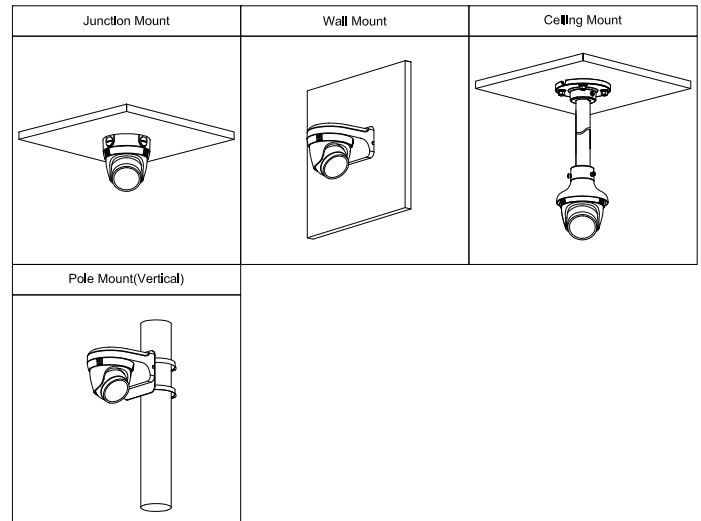

Ordering Information

Type	Part Number	Description
4MP Camera	DH-IPC-HDW1431T1P-ZS-S4	4MP Entry IR vari-focal Eyeball Netwok Camera,PAL
	DH-IPC-HDW1431T1N-ZS-S4	4MP Entry IR Vari-focal Eyeball Netwok Camera,NTSC
Accessories (optional)	PFA130-E	Junction Box
	PFB203W	Wall mount
	PFA106	Mount adapter
	PFB220C	Ceiling mount
	PFA152-E	Pole Mount
	PFM321D	12V DC 1A Power adapter
	LR1002-1ET/1EC	Single-port long reach ethernet Over coax extender
	PFM900-E	Integrated Mount Tester
	PFM114	TLC SD Card