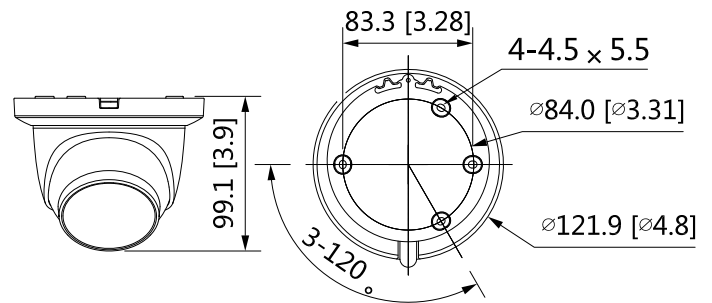

Dimensions (mm[inch])

Accessories

Optional: