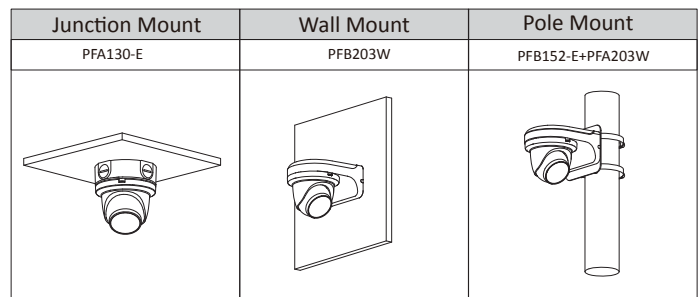

Ingress Protection	IP67
Structure	
Casing	Metal
Dimensions	99.1 mm × Φ121.9 mm (3.9" × Φ4.8")
Net Weight	480 g (1.05 lb)
Gross Weight	660 g (1.45 lb)

Ordering Information		
Type	Part Number	Description
2MP Camera	DH-IPC-HDW3241TMP-AS	2MP Lite AI IR Fixed focal Eyeball Netwok Camera,PAL
	DH-IPC-HDW3241TMN-AS	2MP Lite AI IR Fixed focal Eyeball Netwok Camera,NTSC
Accessories (optional)	PFA130-E	Junction Box
	PFB203W	Wall mount
	PFA152-E	Pole mount
	PFM321D	DC12V1A Power adapter
	LR1002-1ET/1EC	Single-port long reach ethernet over coax extender
	PFM900-E	Integrated mount tester
	PFM114	TLC SD card